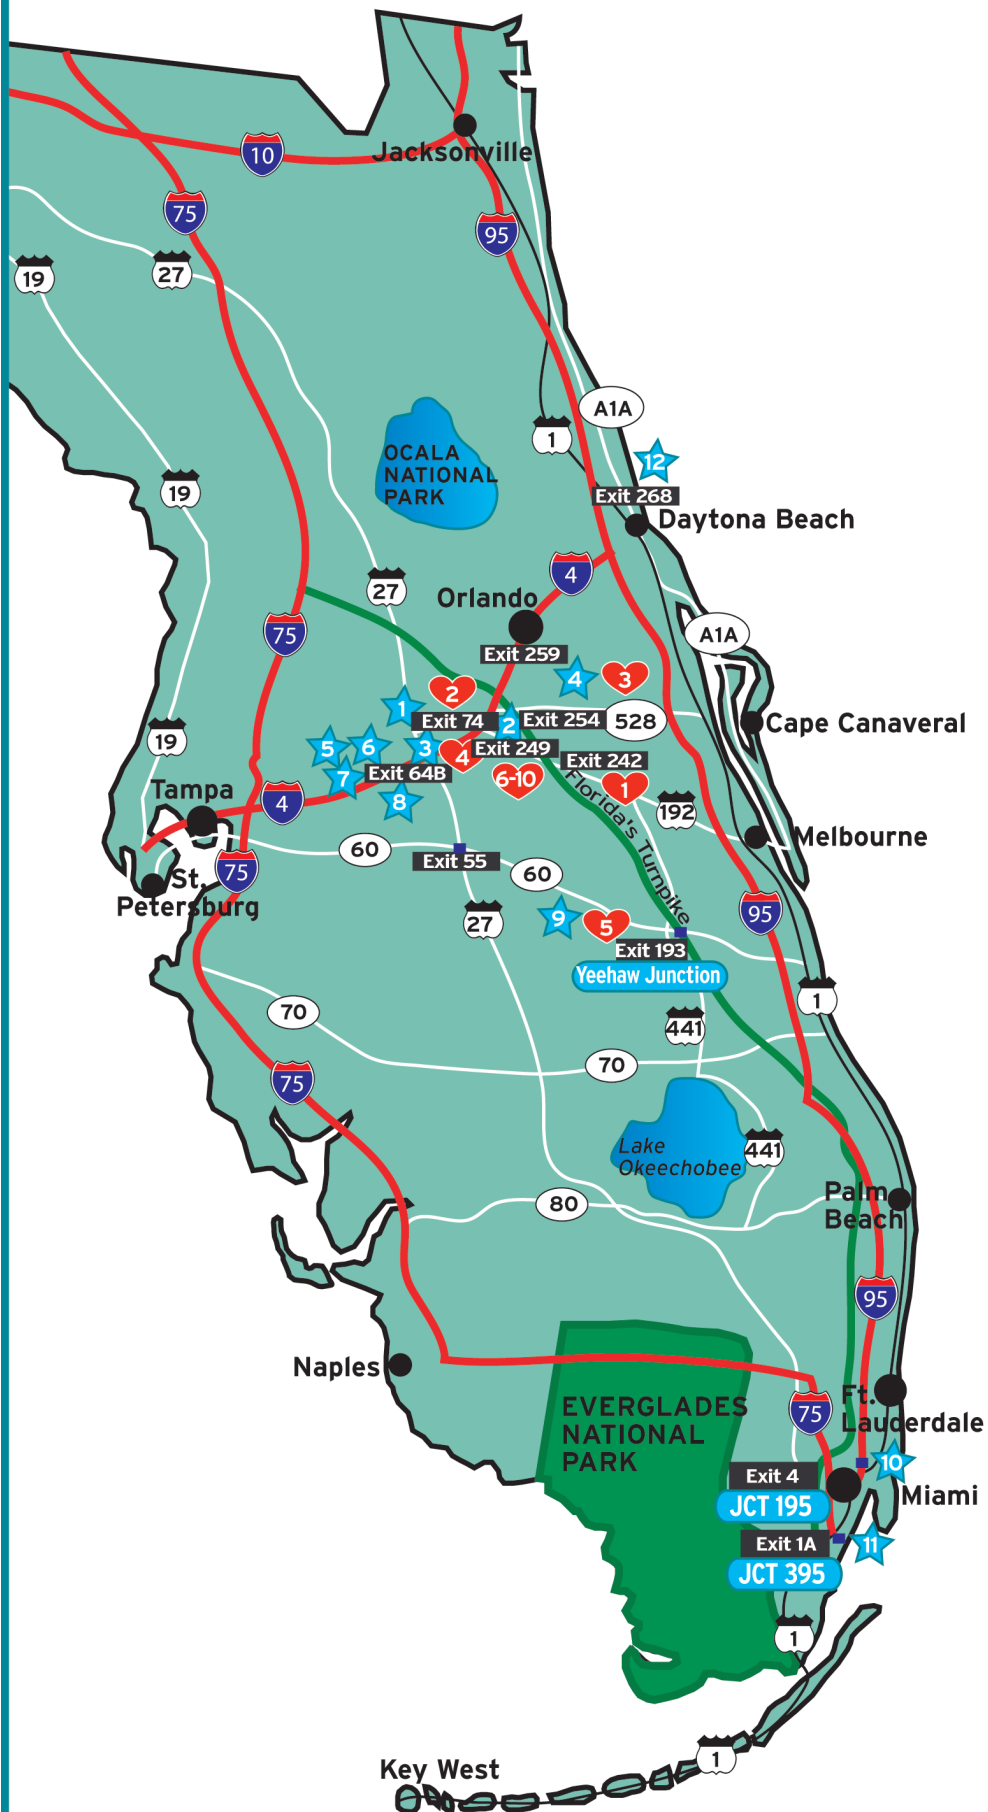

Florida Visitor's Bureau

For maps, discount attraction tickets, lowest hotel rates, and transportation. Please see maps on pages 92 - 95 for detailed locations.

1. ABC - Florida Visitor's Bureau

2271 Highway 192 East
Kissimmee, FL 34744
407-931-2037

2. Mystery Fun House - Florida Visitor's Bureau

5767 Major Boulevard
Orlando, FL 32819
407-351-3893

3. Thrifty Car Rental - Tourist Information Center

5600 Butler National Drive
Orlando, FL 32812
407-251-8380

4. Waffle House - Tourist Information Center

12805 Apopka-Vineland Road
Orlando, FL 32830
407-465-0386

5. Yeehaw Junction - Tourist Information Center

3095 East State Road 60
Lake Wales, FL 33898
407-436-1701

6. 535 Tourist Information Center

3490 Polynesian Island
Kissimmee, FL 34746
407-390-0989

7. Dowdy Tourist Information Center

7991 Highway 192
Kissimmee, FL 32746
407-238-0283

9. Towers Tourist Information Center

7551 Highway 192
Kissimmee, FL 34746
407-396-9667

9. Magic Castle Tourist Information Center

7457 Highway 192
Kissimmee, FL 34747
407-397-2691

10. Marteen Tourist Information Center

2979 Vineland Road
Kissimmee, FL 34747
407-397-1815

This advertising material is being used for the purpose of soliciting sales of a vacation ownership plan. The complete offering terms are in a plan available from the sponsor.